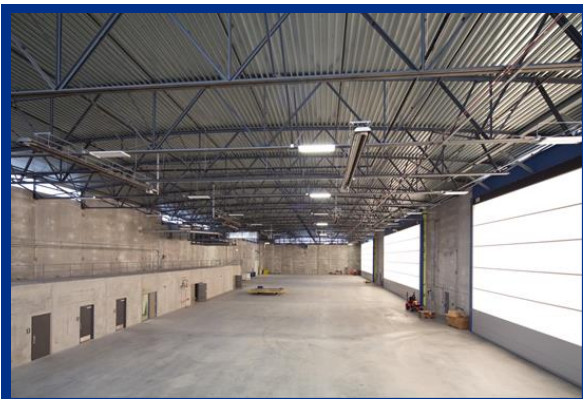

Vertiport Chicago
1339 S. Wood Street
Chicago IL 60608

312.995.6109
events@vertiportchicago.com

www.vertiportchicago.com

Event Amenities:

- Helicopter tour options for guests
- 30,000 sq ft indoor space - 39' ceilings
- Easy load in and out - with 3 large bays
- Tour lounge for guest check in, green rooms or small private events
- Separate entrances for guests
- Balcony overlooking event space
- Concierge services and VIP valet parking for guests
- Full-service event planning