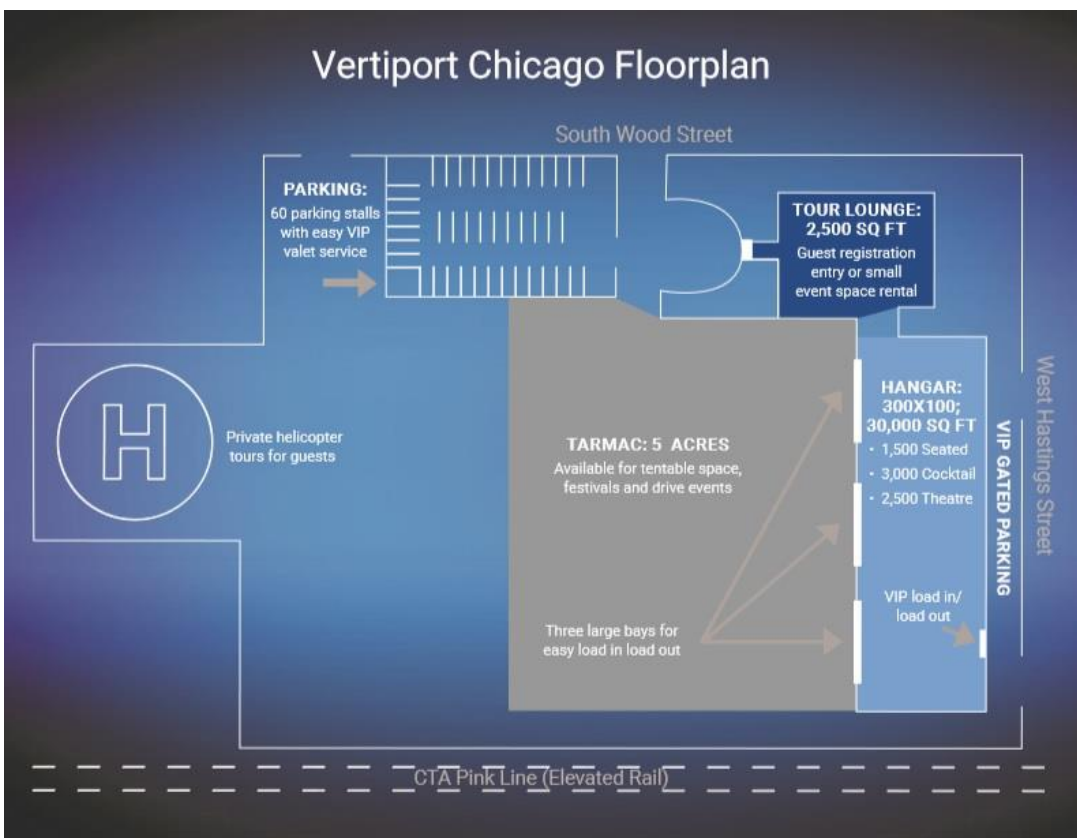

Floorplan

Vertiport Chicago
1339 S. Wood Street
Chicago IL 60608

312.995.6109
events@vertiportchicago.com

www.vertiportchicago.com

1. **Event Amenities:**
2. Helicopter tour options for guests
   - 30,000 sq ft indoor space - 39' ceilings
   - Easy load in and out - with 3 large bays
   - Tour lounge for guest check in, green rooms or small private events
   - Separate entrances for guests
   - Balcony overlooking event space
   - Concierge services and VIP valet parking for guests
   - Full-service event planning