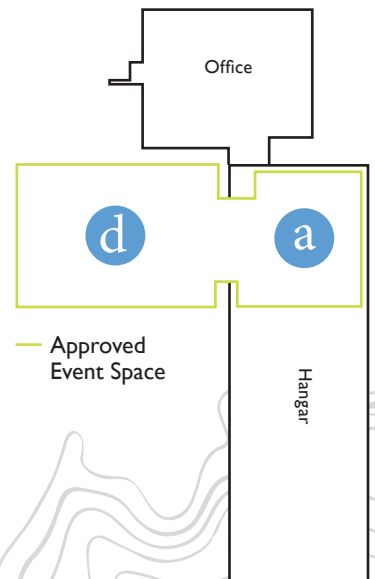

FLOOR PLANS

CONVERTIBLE SPACE INDOOR AND OUTDOOR

Guest count is based on floor plan layout

- a** MAIN FLOOR 80' x 80' - 6400 sq ft
- b** MEZZANINE FLOOR 3,237 sq ft
- c** HANGAR DOOR 25' x 75'
- d** TARMAC SPACE 100' x 140'-14,000 sq ft

Contact us at events@vertiportchicago.com

IF YOU CAN IMAGINE IT, WE CAN CREATE IT AT VERTIPOINT CHICAGO

Vertiport Chicago, the city's only helicopter hangar offers 9,000 square feet of industrial style event indoor space, and 14,000 square feet of outdoor space. A completely transformable space with limitless branding opportunities and the easiest load in the city make this venue a rare gem. Vertiport is located on a privately owned, 10 acre site that includes a 5 acre tarmac with amazing views of the Chicago skyline. The tarmac can be used for guest parking, as additional outdoor space or it can be tented to extend the event footprint.

VENUE

- 24k square feet of space
- 30' ceilings
- Easy load in and out
- Balcony overlooking event space
- Concierge services and VIP valet parking for guests
- Full event planning services

EVENTS

- Corporate/Private Events
- Ride & Drive and Automotive Events
- Photo Shoots
- Film and Video Shoots
- Concerts & Festivals
- Product Launches