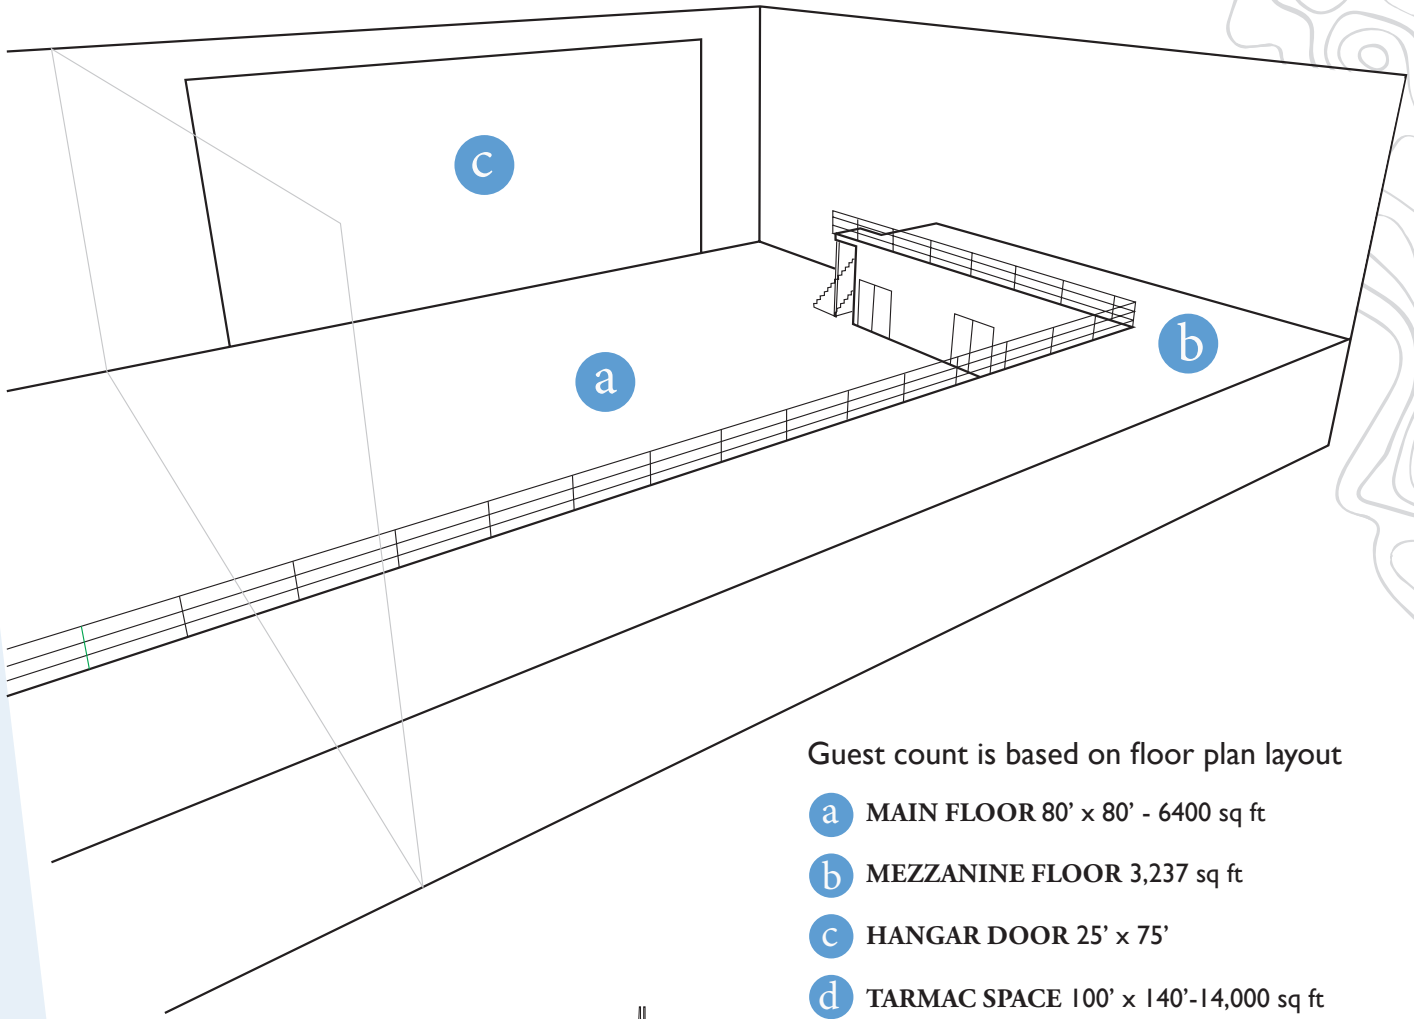

FLOOR PLANS

CONVERTIBLE SPACE INDOOR AND OUTDOOR

Guest count is based on floor plan layout

- a** MAIN FLOOR 80' x 80' - 6400 sq ft
- b** MEZZANINE FLOOR 3,237 sq ft
- c** HANGAR DOOR 25' x 75'
- d** TARMAC SPACE 100' x 140'-14,000 sq ft

Contact us at events@vertiportchicago.com

IF YOU CAN IMAGINE IT, WE CAN CREATE IT AT VERTIPOINT CHICAGO

Vertiport Chicago, the city's only helicopter hangar offers 9,000 square feet of industrial style event indoor space, and 14,000 square feet of outdoor space. A completely transformable space with limitless branding opportunities and the easiest load in the city make this venue a rare gem. Vertiport is located on a privately owned, 10 acre site that includes a 5 acre tarmac with amazing views of the Chicago skyline. The tarmac can be used for guest parking, as additional outdoor space or it can be tented to extend the event footprint.

VENUE

- 24k square feet of space
- 30' ceilings
- Easy load in and out
- Balcony overlooking event space
- Concierge services and VIP valet parking for guests
- Full event planning services

EVENTS

- Corporate/Private Events
- Ride & Drive and Automotive Events
- Photo Shoots
- Film and Video Shoots
- Concerts & Festivals
- Product Launches