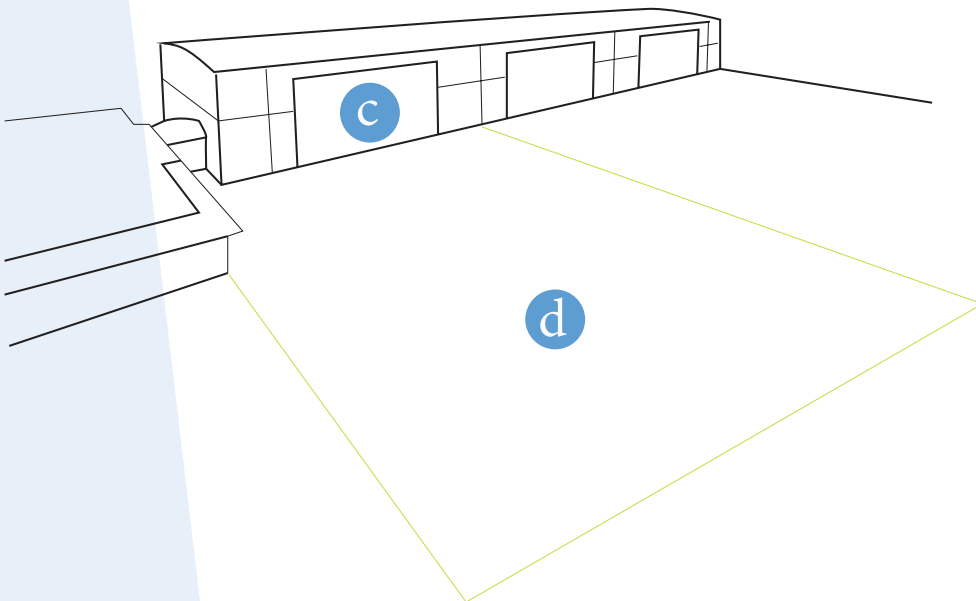

FLOOR PLANS

CONVERTIBLE SPACE INDOOR AND OUTDOOR

Guest count is based on floor plan layout

- a** MAIN FLOOR 80' x 80' - 6400 sq ft
- b** MEZZANINE FLOOR 3,237 sq ft
- c** HANGAR DOOR 25' x 75'
- d** TARMAC SPACE 100' x 140'-14,000 sq ft

Contact us at events@vertiportchicago.com

IF YOU CAN IMAGINE IT, WE CAN CREATE IT AT VERTIPOINT CHICAGO

Vertiport Chicago, the city's only helicopter hangar offers 9,000 square feet of industrial style event indoor space, and 14,000 square feet of outdoor space. A completely transformable space with limitless branding opportunities and the easiest load in the city make this venue a rare gem. Vertiport is located on a privately owned, 10 acre site that includes a 5 acre tarmac with amazing views of the Chicago skyline. The tarmac can be used for guest parking, as additional outdoor space or it can be tented to extend the event footprint.